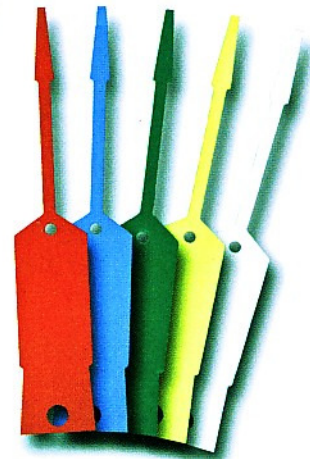

SLKT-Color

1-2 sets	3-5 sets	6+ sets
$22.00	$19.00	$17.00