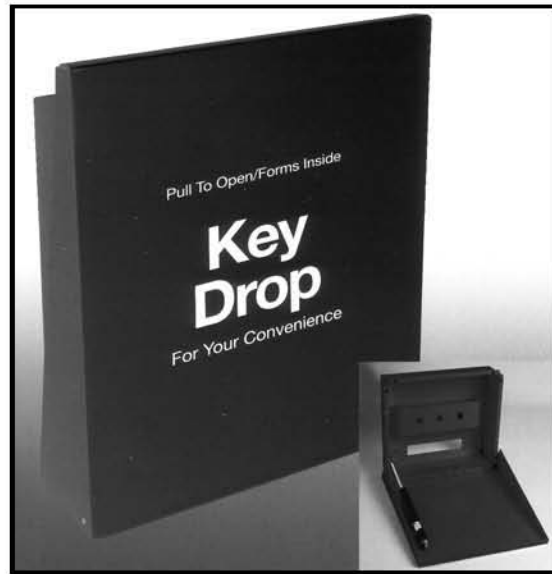

# EARLY BIRD/NIGHT DROP BOXES

ASP-7320

Self Contained Night Drop Box  
with Tamper-proof front Master Lock  
Posts Sold Separately and comes in 2 sizes  
24" Surface Mount and 36" In ground Post

Wall Mount

Pedestal Mount

49-1/4"

DC-80-014

Standard Night Drop Box

Standard Night Drop Box	DC-80-014	\$266.50
Self Contained Drop Box	ASP-7320	\$445.00
24" Surface Mount Post	ASP-7321	\$108.50
36" In Ground Post	ASP-7322	\$108.50